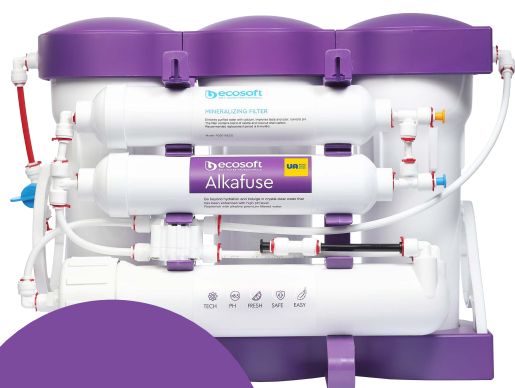

ECOSOFT P'URE ALKAFUSE REVERSE OSMOSIS FILTER

ALKALINE WATER

KEY FEATURES:

1. Alkaline technology makes water with pH value higher than 8.5
2. AquaGreen technology is economical and environmentally-friendly (recovery rate 50%)
3. All components fall within the scope of NSF/ANSI 58, which means that materials in the filters are safe

FILTRATION TECHNOLOGY:

- Dual gradient density sediment replacement filter
- GAC coconut shell carbon filter
- AquaGreen filter
- 75 GPD RO membrane element
- Alkafuse mineralization filter
- Mineralization filter

SPECIFICATION:

Code	Flow capacity, LPD (GPD)	Inlet pressure, bar (psi)	Connections	Total volume of storage tank, L (gal)	Dimensions, H x W x D, mm (in)
MO675ALCPUREECO	280 (75)	3-6 (43.5-87)	1/2", 3/8"	12 (3.2)	312 x 430 x 195 (12.2 x 17.3 x 7.7)

COMPONENTS:

- Filter housing
- Pack of pre-filters for reverse osmosis filter
- Membrane element 75 GPD (280 LPD)
- Mineralization filter for reverse osmosis filter
- Alkafuse mineralization filter
- 'Modern' ball valve faucet for purified water
- Plastic pressure tank (total vol. 12 L/3.2 gal, usable vol. up to 7 L/1.8 gal) and tank valve
- Feed water adapter, feed valve, drain saddle
- Pack of color tubes (4 pcs.) for convenient filter installation
- Service wrenches
- User manual