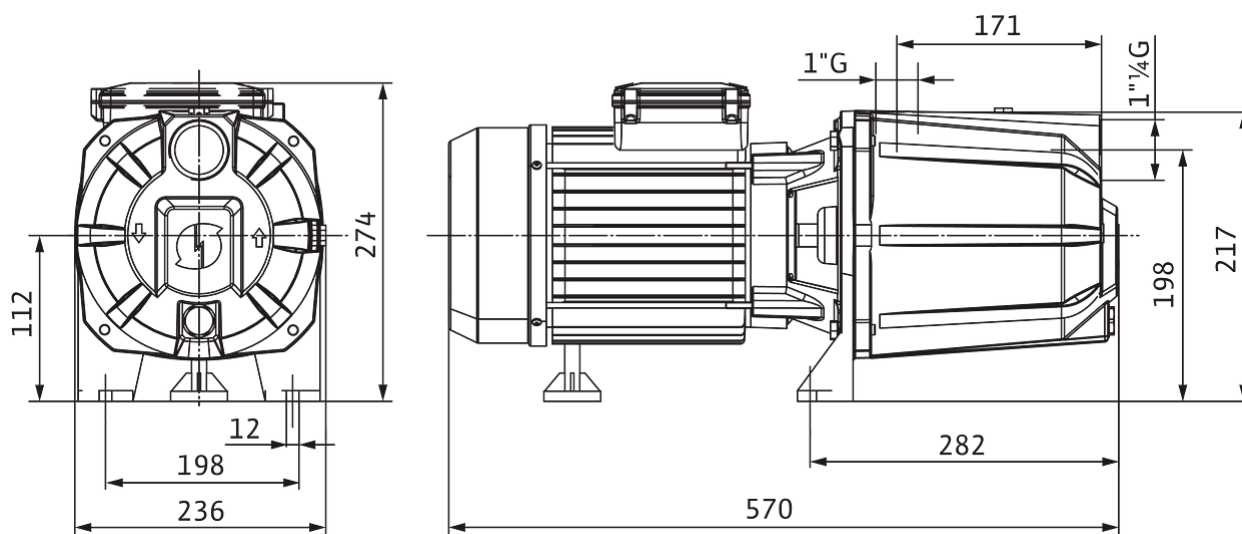

Materials

Pump housing	Grey cast iron
Impeller	Stainless steel
Shaft	Steel
Shaft seal	BQ1PFF
Gasket material	NBR

Installation dimensions

Pipe connection on the suction side DNs	G 1½
Pipe connection on the discharge side DNd	G 1

Dimensions and dimensions drawings

Wilo-INITIAL JET 9-4

Tender text

Self-priming single-stage jet pump for water supply, irrigation and rainwater utilisation. Self-priming up to 8

m. Electrical connection via a terminal box. All parts that come into contact with fluids are corrosion-resistant.